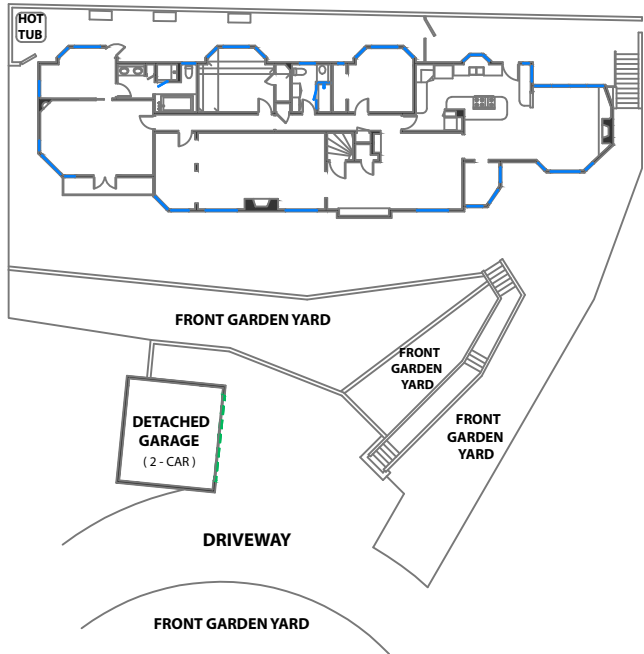

5866 HARBORD DRIVE

OAKLAND, CALIFORNIA

MAIN LEVEL

LOWER LEVEL

* VIEW SHOWN ABOVE - ALL TO DRAWN TO SCALE

**FRONT GARDEN YARD
BACK PATIO w/ HOT TUB
GARAGE / DRIVEWAY**

RENDERING BY OPEN HOMES PHOTOGRAPHY
ALL MEASUREMENTS ARE APPROXIMATE. WHILE DEEMED RELIABLE, NO INFORMATION
ON THESE FLOOR PLANS SHOULD BE RELIED UPON WITHOUT INDEPENDENT VERIFICATION.