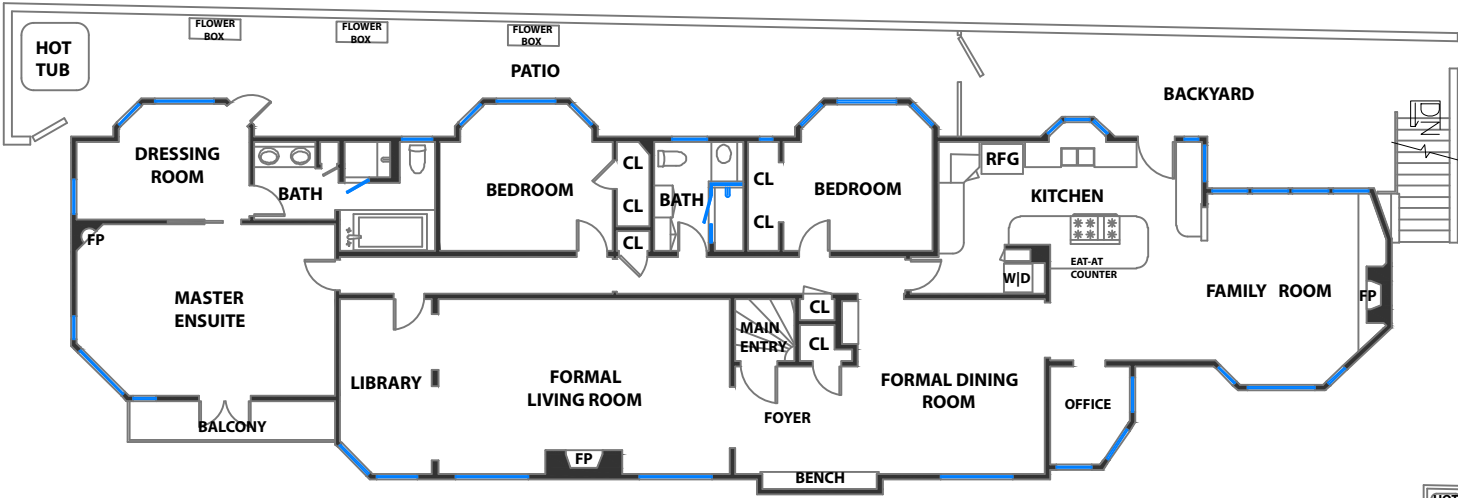

5866 HARBORD DRIVE

OAKLAND, CALIFORNIA

MAIN LEVEL

LOWER LEVEL

* VIEW SHOWN ABOVE - ALL TO DRAWN TO SCALE

**FRONT GARDEN YARD
BACK PATIO w/ HOT TUB
GARAGE / DRIVEWAY**

RENDERING BY OPEN HOMES PHOTOGRAPHY
ALL MEASUREMENTS ARE APPROXIMATE. WHILE DEEMED RELIABLE, NO INFORMATION
ON THESE FLOOR PLANS SHOULD BE RELIED UPON WITHOUT INDEPENDENT VERIFICATION.